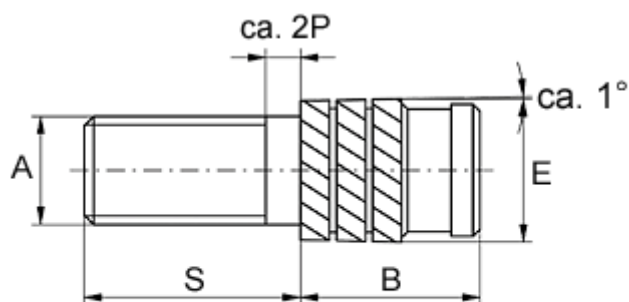

# Data Sheet

Article number: 12856000040880  
Description: KLEE-coil 856 000 040.880  
M4 Brass

## Measures

Gevindlængde =  $S - 2P$   
P = stigning

Male thread A	= M4x0,7
Min distance to edge	= 2.5
Mounting length B	= 7.4
Outer diameter E	= 5.80
Pin length S	= 25
Recommended bore diameter	= 5.4
Type	= 856 000 040.880